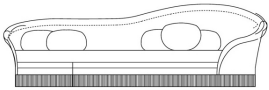

# PLEASURE

---

## SOFAS

Sofa with structure in beechwood.  
Padding in foam. Upholstery in fabric.

N° 4 pillows 50x50 cm, n° 2 pillows  
30x50 cm included.

L 325 D 156 H 107 cm

Pictures of products have an indicative value. The dimensions included in the technical description are approximate and subject to change (with a tolerance of +/- 2%). The company preserves the right to change the technical features of the products shown in this item without notice as a result of technical updates.  
Copyright © JUMBO GROUP 2021.  
All rights reserved