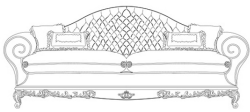

SCARLETT

SOFAS

Sofa with structure in hand-carved beechwood with French gold and ivory finishing. Padding in foam. Upholstery in fabric.

N° 6 pillows 50x50 cm, n° 1 pillow 30x50 cm included for 3-seater sofa.
N° 4 pillows 50x50 cm, n°1 pillow 30x50 cm included for 2-seater sofa.

3-seater sofa

L 253 D 100 H 105 cm

2-seater sofa

L 219 D 100 H 98 cm

Pictures of products have an indicative value. The dimensions included in the technical description are approximate and subject to change (with a tolerance of +/- 2%). The company preserves the right to change the technical features of the products shown in this item without notice as a result of technical updates.
Copyright © JUMBO GROUP 2021.
All rights reserved