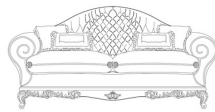

SCARLETT

SOFAS

Sofa with structure in hand-carved beechwood with French gold and ivory finishing. Padding in foam. Upholstery in fabric.

N° 6 pillows 50x50 cm, n° 1 pillow 30x50 cm included for 3-seater sofa.
N° 4 pillows 50x50 cm, n°1 pillow 30x50 cm included for 2-seater sofa.

3-seater sofa

L 253 D 100 H 105 cm

2-seater sofa

L 219 D 100 H 98 cm

Pictures of products have an indicative value. The dimensions included in the technical description are approximate and subject to change (with a tolerance of +/- 2%). The company preserves the right to change the technical features of the products shown in this item without notice as a result of technical updates.
Copyright © JUMBO GROUP 2021.
All rights reserved