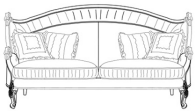

SCARLETT

SOFAS

Sofa with structure in hand-carved beechwood with light oak and gold finishing. Padding in foam. Upholstery in fabric.

N° 4 pillows 50x50 cm included.

3-seater sofa

L 201 D 91 H 111 cm

2-seater sofa

L 165 D 91 H 111 cm

Pictures of products have an indicative value. The dimensions included in the technical description are approximate and subject to change (with a tolerance of +/- 2%). The company preserves the right to change the technical features of the products shown in this item without notice as a result of technical updates.
Copyright © JUMBO GROUP 2021.
All rights reserved