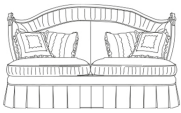

SCARLETT

SOFAS

Sofa with structure in hand-carved beechwood with French gold and ivory finishing. Padding in foam. Upholstery in fabric.

N° 4 pillows 50x50 cm included.

3-seater sofa

L 201 D 80 H 110 cm

2-seater sofa

L 165 D 80 H 110 cm

Pictures of products have an indicative value. The dimensions included in the technical description are approximate and subject to change (with a tolerance of +/- 2%). The company preserves the right to change the technical features of the products shown in this item without notice as a result of technical updates.
Copyright © JUMBO GROUP 2021.
All rights reserved