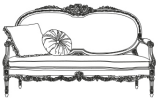

## SOFAS

3-seater sofa with structure in hand-carved beechwood with French gold and ivory finishing. Padding in foam. Upholstery in fabric.

N° 2 pillows 50x50 cm, n° 2 pillows Ø 50 cm included.

L 186 D 97 H 114 cm