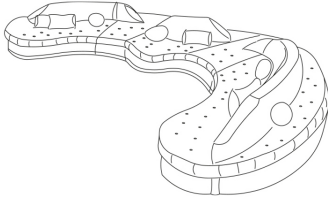

TOKYO

MODULAR SOFAS

Sofa with structure in solid poplar wood. Padding in foam. Upholstery in fabric, with removable backrest in bamboo printed velvet. Bamboo-shaped base with gold finishing.

L 660 H 90 cm

Pictures of products have an indicative value. The dimensions included in the technical description are approximate and subject to change (with a tolerance of +/- 2%). The company preserves the right to change the technical features of the products shown in this item without notice as a result of technical updates.
Copyright © JUMBO GROUP 2021.
All rights reserved