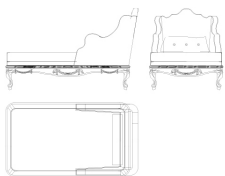

VERVEINE

THE FRENCH APARTMENT

Dormeuse with structure in hand-carved beechwood with patinated antique gold finishing. Padding in foam. Upholstery in fabric.

N° 1 pillow 50x50 cm, n° 1 pillow 45x45 cm, n°1 pillow 30x50 cm included.

L 160 D 89 H 98 cm

Pictures of products have an indicative value. The dimensions included in the technical description are approximate and subject to change (with a tolerance of +/- 2%). The company preserves the right to change the technical features of the products shown in this item without notice as a result of technical updates.
Copyright © JUMBO GROUP 2021.
All rights reserved