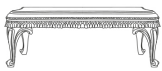

CANOVA

CENTRAL TABLES

Central table with structure in beechwood with French ivory and gold finishing. Band in fabric. Top with gypsum decoration.

Available also with light oak and gold finishing and top with gold leaf decoration.

L 130 D 70 H 50 cm

Pictures of products have an indicative value. The dimensions included in the technical description are approximate and subject to change (with a tolerance of +/- 2%). The company preserves the right to change the technical features of the products shown in this item without notice as a result of technical updates.
Copyright © JUMBO GROUP 2021.
All rights reserved