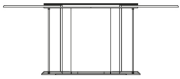

## DINING TABLES

Dining table with structure in brass and engraved glasses with Greek classical decorations. Top in bevelled glass, with lazy susan in lightened white marble. Lighting system.

**FUJ-114R**

H 82 D 200 cm

Pictures of products have an indicative value. The dimensions included in the technical description are approximate and subject to change (with a tolerance of +/- 2%). The company preserves the right to change the technical features of the products shown in this item without notice as a result of technical updates.  
Copyright © JUMBO GROUP 2021.  
All rights reserved