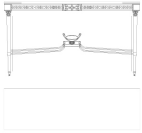

SHOGUN

THE FRENCH APARTMENT

Console with structure in brass with details in lost-wax casted brass. Legs in wood with gold finishing. Top in White Namibia Rhino marble.

L 164 D 50 H 90 cm

Pictures of products have an indicative value. The dimensions included in the technical description are approximate and subject to change (with a tolerance of +/- 2%). The company preserves the right to change the technical features of the products shown in this item without notice as a result of technical updates.
Copyright © JUMBO GROUP 2021.
All rights reserved