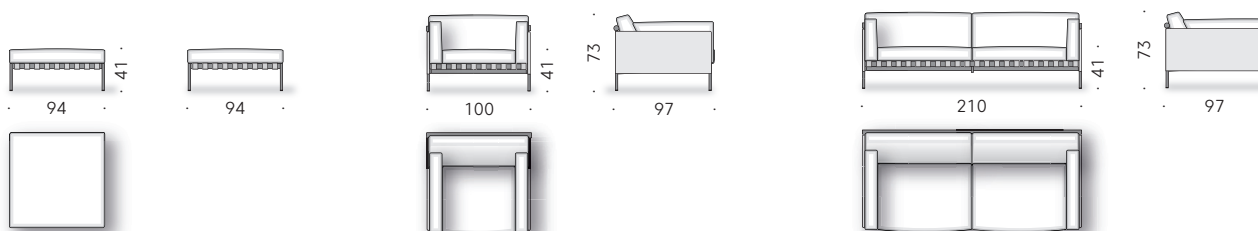

Étiquette Outdoor GamFratesi 2021

Armchair, pouf and straight sofa

Materials:

FRAME: black powder-coated AISI 304 stainless steel. Horizontal back element in solid natural teak wood, treated with oil. Elastic straps suitable for outdoor use. Adjustable feet in matt black painted metal.

SIDE FRAME COVERING: removable cover in outdoor fabric, natural or grey coloured.

PADDING: seat cushions, backrest and armrest in polyester fibre with polyurethane foam structure covered with waterproof polyester cloth.

EXTERNAL COVER (for seat/back and armrest cushions): removable cover in outdoor fabric (D4 Capri, D4 Capri 2, D4 Namib).

PROTECTIVE COVER (optional): cover in polyester.

+info:
<http://www.depadova.com/materials.pdf>