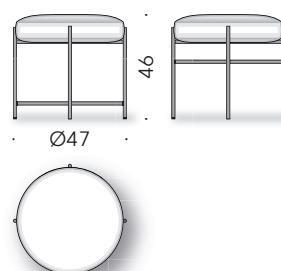

Sen Pouf Outdoor Kensaku Oshiro 2021

Pouf

Materials:

BASE: anthracite grey powder-coated AISI 304 stainless steel. Adjustable feet.

FRAME: marine plywood panel (class E0, CARB P2 / TSCA Title VI certified).

PADDING: polyester fibre with polyurethane foam structure covered with waterproof polyester cloth.

EXTERNAL COVER: technically removable cover in outdoor fabric (D4 Capri, D4 Capri 2, D4 Namib).

+info:

<http://www.depadova.com/materials.pdf>