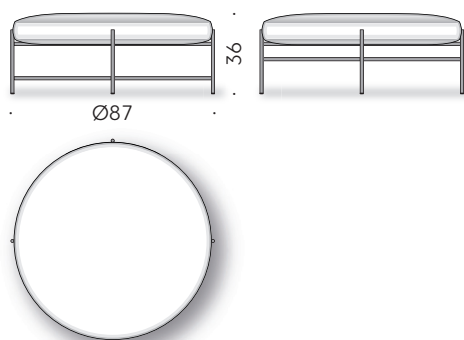

Sen Pouf Outdoor Kensaku Oshiro 2021

Pouf

Materials:

BASE: anthracite grey powder-coated AISI 304 stainless steel. Adjustable feet.

FRAME: marine plywood panel (class E0, CARB P2 / TSCA Title VI certified).

PADDING: polyester fibre with polyurethane foam structure covered with waterproof polyester cloth.

EXTERNAL COVER: technically removable cover in outdoor fabric (D4 Capri, D4 Capri 2, D4 Namib).

+info:

<http://www.depadova.com/materials.pdf>