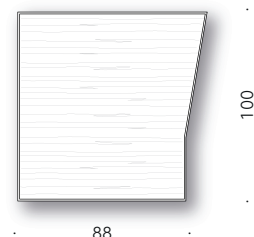

Alberese Wood

Piero Lissoni

2021

Low table

Materials:

BASE: MDF (class E1, CARB P2/TSCA Title VI certified), with edge in Dark oak, finished with transparent water-based or solvent-based coating.

FEET: solid Dark ash, finished with transparent water-based or solvent-based coating with adjustable thermoplastic glide feet.

WOODEN TOP: MDF (class E1, CARB P2/TSCA Title VI certified), veneered in Dark oak, finished with transparent water-based or solvent-based coating.

TOP IN MARBLE: white Carrara marble, Calacatto Oro, Emperador Dark, Grey Stone or Valentine Grey, treated with water repellent products.

+info:
<http://www.depadova.com/materials.pdf>