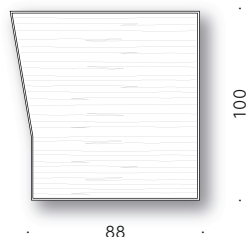

Alberese Wood

Piero Lissoni

2021

Low table

Materials:

BASE: MDF (class E1, CARB P2/TSCA Title VI certified), with edge in Dark oak, finished with transparent water-based or solvent-based coating.

FEET: solid Dark ash, finished with transparent water-based or solvent-based coating with adjustable thermoplastic glide feet.

WOODEN TOP: MDF (class E1, CARB P2/TSCA Title VI certified), veneered in Dark oak, finished with transparent water-based or solvent-based coating.

TOP IN MARBLE: white Carrara marble, Calacatto Oro, Emperador Dark, Grey Stone or Valentine Grey, treated with water repellent products.

+info:
<http://www.depadova.com/materials.pdf>